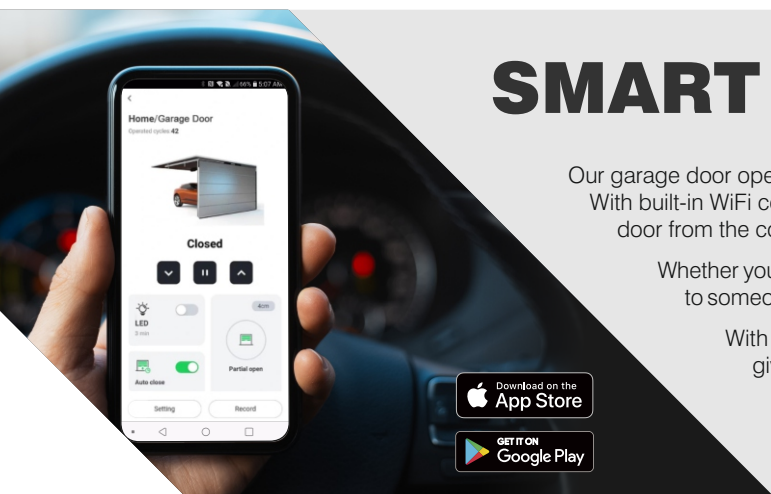

One of the most notable features of this operator is its ultra-quiet operation, which ensures minimal disturbance to your household.

Additionally, the operator is WiFi compatible, allowing you to control your garage door from your smartphone or another internet-connected device.

This operator's effortless installation and programming make it ideal for homeowners looking for a convenient, hassle-free garage door solution.

SMART OPERATOR

Our garage door opener is designed with convenience in mind.

With built-in WiFi connectivity, it offers the easiest way to connect and control your garage door from the comfort of your home.

Whether you're looking to check if the door is closed or open or need to grant access to someone, you can easily do it all through your smartphone.

With remote monitoring, you can keep an eye on your garage from anywhere, giving you peace of mind that your property is always secure.

The days of getting out of your car to open the garage door are over with our innovative garage door opener.