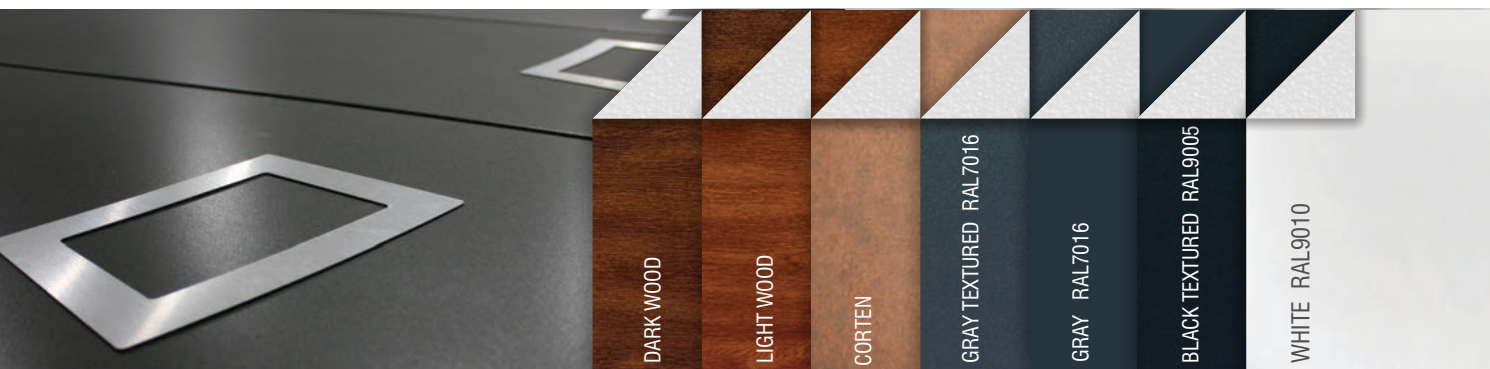

We offer our sectional garage doors in six designs. Each design is available in a unique set of colours, textures and realistic wood imitations, from classic RAL shades through lighter and darker wood to modern textures like Corten Steel, loved by architects and designers.

RIBBED V

RIBBED U

CENTER RIBBED V

possibility of customisation

When standard options fall short, Birkdale creates doors tailored to your unique needs. Our skilled craftsmen turn your vision into reality, delivering doors that blend functionality and style, uniquely crafted by Birkdale.

CENTER RIBBED U

FLAT

CASSETTE

panel style/colour combinations

COLOURS	RAL 9010	RAL 9005 TEX.	RAL 1015	RAL 9006 MET.	RAL 9007 MET.	RAL 7011	RAL 7016	RAL 8014	RAL 8017	RAL 6009	RAL 6005	RAL 5010	RAL 3000	LIGHT WOOD	DARK WOOD	RAL 7016 TEX.	CORTEN	OTHER RAL
RIBBED V	•	•	•	•	•	•	•	•	•	•	•	•	•					•
RIBBED U														•	•			
RIBBED U ALU.	•																	•
MID RIBBED U	•													•	•			•
MID RIBBED V																•		
FLAT SMOOTH	•	•					•							•	•	•	•	•
CASSETTE	•																	•